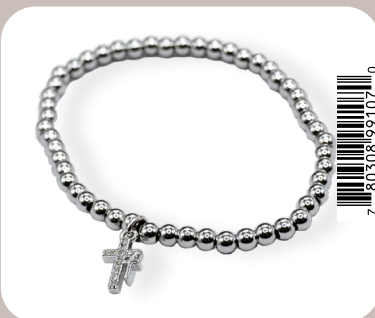

Black & Tiger Eye 98769 - 9

Card: To my Son Never forget how much I love you. You are God's gift to me, You are and always will be one of the best things that ever happened to me. Life is full of changes and possibilities, Wear this bracelet as a reminder that you're braver than you believe, stronger than you seem, smarter than you think, and loved more than you know. God is within you.

Purple & Turquoise 99110 - 8

Card: God is within her she will not fall Psalm 46:5

Black & Gold 99106 - 10

Stainless Steel, Silver 99107 - 10

Multi-color Shell Beads 99108 - 10

5 Strand Beaded 99109 - 8

NEW! just for
HIM