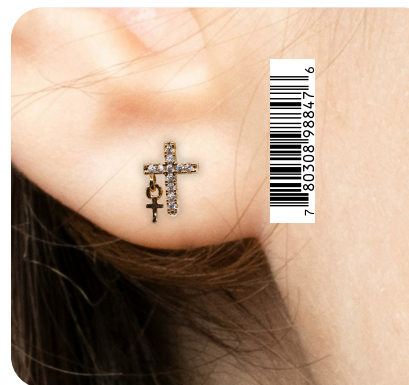

Silver Nativity
99058 - 9

Silver
Prayer Hands
99059 - 9

Gold
99060 - 7

Rose Gold,
French Hook Earrings
98844 - 9

Silver
French Hook Earrings
98845 - 7

Silver
Stud Earrings
98846 - 7

Gold
Stud Earrings
98847 - 7

Pink, White Pearls & Gold Accents
99104 - 8

Card: Dear Lord Bless this Little Girl. Protect her, guide her with your light, fill her life with joy, success, health, happiness and love ... and stay close beside her all of her days.